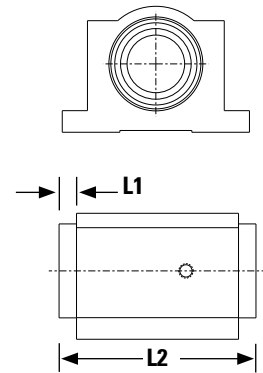

SIZE	OPEN TYPE	CLOSED TYPE
1/2"	MODKIT80PN-L4L	MODKIT8-L4L
3/4"	MODKIT120PN-L4L	MODKIT12-L4L
1"	MODKIT160PN-L4L	MODKIT16-L4L
1 1/4"	MODKIT200PN-L4L	MODKIT20-L4L
1 1/2"	MODKIT240PN-L4L	MODKIT24-L4L

Closed Self-Lubricating Pillow Block Assemblies

SHAFT SIZE	Super Ball Bushing bearing		Super Smart Ball Bushing bearing			
	L1	L2	PART NUMBER	LOAD CAPACITY (lbf)		
1/2"	.23	2.15	SPB8-L4L	255	SS6UPB8-L4L	265
3/4"	.24	2.55	SPB12-L4L	600	SSUPB12-L4L	1130
1"	.30	3.42	SPB16-L4L	1050	SSUPB16-L4L	1900
1 1/4"	.38	4.38	SPB20-L4L	1500	SSUPB20-L4L	2350
1 1/2"	.39	4.77	SPB24-L4L	2000	SSUPB24-L4L	3880

Open Self-Lubricating Pillow Block Assemblies

SHAFT SIZE	Super Ball Bushing bearing		Super Smart Ball Bushing bearing			
	L1	L2	PART NUMBER	LOAD CAPACITY (lbf)		
1/2"	.31	2.11	SPB80PN-L4L	230	SSUPB08-L4L	360
3/4"	.30	2.49	SPB120PN-L4L	320	SSUPB012-L4L	1130
1"	.30	3.24	SPB160PN-L4L	780	SSUPB016-L4L	1900
1 1/4"	.42	4.21	SPB200PN-L4L	1170	SSUPB020-L4L	2350
1 1/2"	.43	4.60	SPB240PN-L4L	1560	SSUPB024-L4L	3880