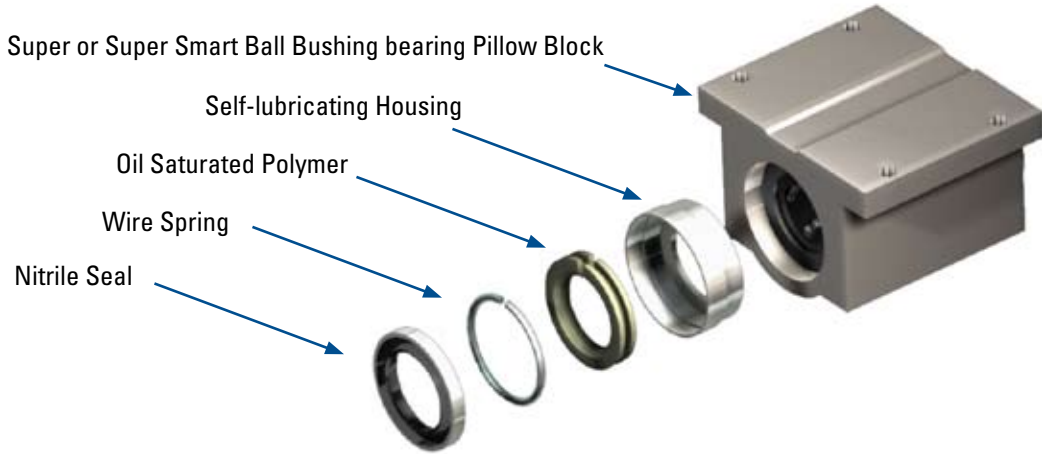

New Self-Lubricating Linear Bearing Pillow Blocks

Description

Thomson Lube for Life pillow blocks provide continuous bearing lubrication and enhanced protection for a broad range of applications. Self-lubricating cartridges are pressed into each end of the pillow block housing, and the linear bearing is lubricated initially with EP2 grease. The Lube for Life polymer is under constant pressure against the 60 Case shafting, ensuring a film of lubricant between the ball bearings and the inner race.

Features and Benefits

- Maintenance-free operation
- Eliminates need for expensive lubrication systems
- Available as an option with Thomson Super and Super Smart Ball Bushing bearing Pillow Blocks
- Available as a complete assembly, or in a retrofit kit for existing non-self-lubricating Pillow Block assemblies

Lube-for-Life Mod Kits

Modification kits are available as an accessory for retrofitting existing non self-lubricating Super and Super Smart Ball Bushing bearing Pillow Blocks.

Mod Kits include 2 Lube-for-Life cartridges and assembly instructions.

SIZE	OPEN TYPE	CLOSED TYPE
1/2"	MODKIT80PN-L4L	MODKIT8-L4L
3/4"	MODKIT120PN-L4L	MODKIT12-L4L
1"	MODKIT160PN-L4L	MODKIT16-L4L
1 1/4"	MODKIT200PN-L4L	MODKIT20-L4L
1 1/2"	MODKIT240PN-L4L	MODKIT24-L4L

Closed Self-Lubricating Pillow Block Assemblies