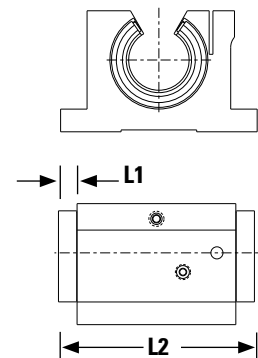

SIZE	OPEN TYPE	CLOSED TYPE
1/2"	MODKIT80PN-L4L	MODKIT8-L4L
3/4"	MODKIT120PN-L4L	MODKIT12-L4L
1"	MODKIT160PN-L4L	MODKIT16-L4L
1 1/4"	MODKIT200PN-L4L	MODKIT20-L4L
1 1/2"	MODKIT240PN-L4L	MODKIT24-L4L

Closed Self-Lubricating Pillow Block Assemblies

SHAFT SIZE	Super Ball Bushing bearing		Super Smart Ball Bushing bearing			
	L1	L2	PART NUMBER	LOAD CAPACITY (lbf)		
1/2"	.23	2.15	SPB8-L4L	255	SS6UPB8-L4L	265
3/4"	.24	2.55	SPB12-L4L	600	SSUPB12-L4L	1130
1"	.30	3.42	SPB16-L4L	1050	SSUPB16-L4L	1900
1 1/4"	.38	4.38	SPB20-L4L	1500	SSUPB20-L4L	2350
1 1/2"	.39	4.77	SPB24-L4L	2000	SSUPB24-L4L	3880

Open Self-Lubricating Pillow Block Assemblies

SHAFT SIZE	Super Ball Bushing bearing		Super Smart Ball Bushing bearing			
	L1	L2	PART NUMBER	LOAD CAPACITY (lbf)		
1/2"	.31	2.11	SPB80PN-L4L	230	SSUPB08-L4L	360
3/4"	.30	2.49	SPB120PN-L4L	320	SSUPB012-L4L	1130
1"	.30	3.24	SPB160PN-L4L	780	SSUPB016-L4L	1900
1 1/4"	.42	4.21	SPB200PN-L4L	1170	SSUPB020-L4L	2350
1 1/2"	.43	4.60	SPB240PN-L4L	1560	SSUPB024-L4L	3880